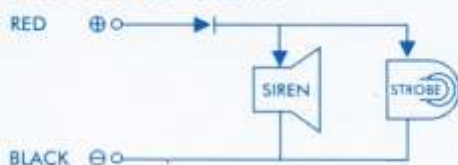

Tilslutnings diagram SH 7846 & 47

Purposes:

* For ceiling, fire alarm, automation, security devices, emergency warning and safe guard.

Block Diagram :

■ Reference for 2-core:

□ Reference for 4-core: